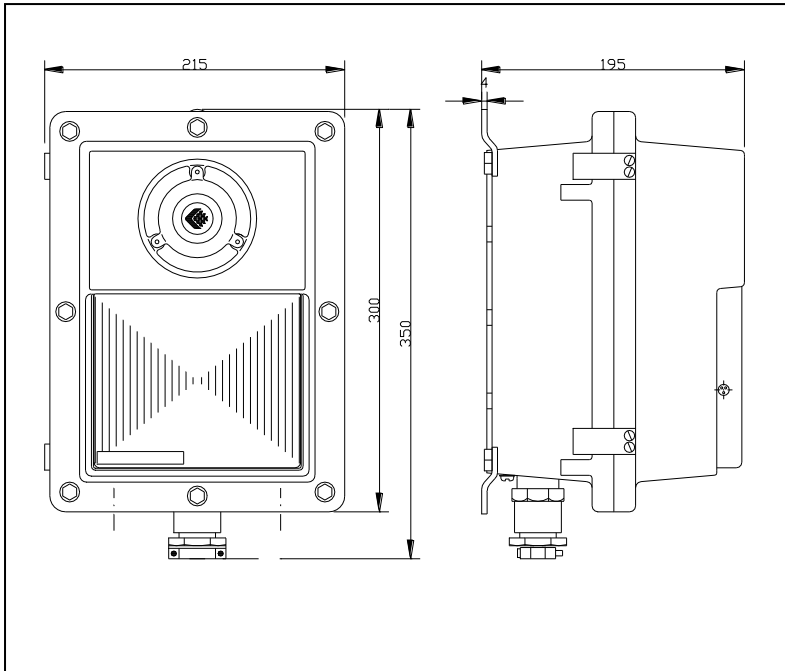

TELEPHONES LE LAS (FRANCE Head Office)

Tel:0033 1 48766262

E-mail: lelas@lelas.fr

Fax:0033 1 48768304

Web-site:www.lelas.fr

All screws are stainless-steel only

Explosion-proof EEx d IIB T6 – ATEX II2GD
for wall mounting, aluminium light-alloy body
P/N SGV –214-A6/7CA

Electrical Characteristics:

power-supply: 48-24 Vdc, 115Vac or 230 Vac
consumption: 15W – 15VA
Flashing unit: Xenon lamp 15 or 21 Joules
Acoustic unit: 110 dB at 1 m.
Telephone interface: electronic relay circuit
Ringing voltage: 30 to 100 Vac – 25-50 Hz
Impedance on the t1ph line: > 7 K ohms
Output Level: adjustable by internal trimmer
Output tone: low/high, continuous/blinking
Special functions: working also during pauses
between rings

Mechanical characteristics:

Explosion-proof degree: EEx d IIB T6
IP-rating: 66
Painting: epoxy for outdoor using

Material / Color:.....Aluminum Light-alloy / RAL2003
Mounting: .....on wall
Termination: .....Inside screw connections
Dimensions: .....215 X 350 X 195 mm
Weight: .....9,0 kg
IP-rating: .....66 (*Reforce IP67 as demand*)
EEx protection: .....ATEX II2GD (EEx d IIB T6)
Max. / min. amb. Temp: .....-40 °C / + 60°C
Cables inlets: .....nr. 3 threaded holes
(2 cableglans for cable ϕ 5 – 8 mm + 1 plug)

Opening: .....8 screws and pivoting front door for easy access

Available Versions:

SGV214A6CA/CC : .....15J,Power supply 230VAC or 24-48
SGV214A6CA8X : .....15J, Power Supply230VAC
SGV214A6CA7X : .....15J, Power Supply115VAC
SGV214A7CA7X : .....21J, Power Supply115VAC
SGV214A7CA8X : .....21J, Power Supply230VAC
'X'= R (Red), V (Green),B(White), J(Yellow)

Installation, Operation and Maintenance Procedures

- Open the pivoting front panel removing the eight screws
- Pass the cables through the cableglans being sure that the cable fit with the rubber gasket.
- Connect the telephone wires and the power-supply 220 Vac at the screw terminals
- Adjust the output trimmer and select the proper tone combination (see owner's manual)
- If you want to supply it at 24/48 Vdc follows the setting instruction on the owner's manual
- Close the front panel in conformity to the safety rules for classified areas

For optimum performance, always use the correct voltage 48 Vdc/24Vdc or 220 Vac +/- 10%

This equipment is supplied with a 2 year warranty against defective workmanship
TELEPHONE LE LAS reserves the right to alter specifications without notice.